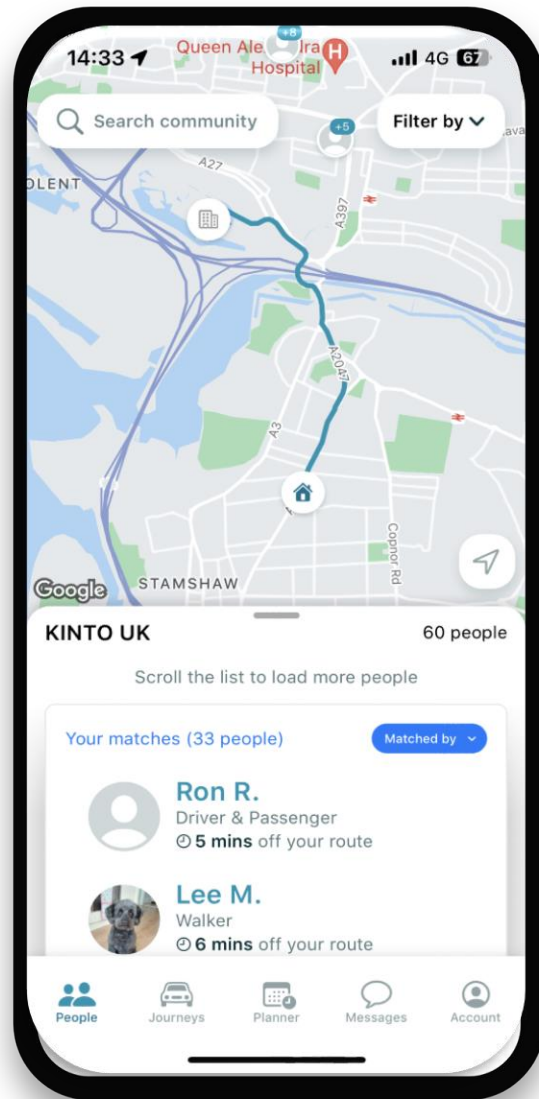

KINTO Join – The Ride Sharing App

FINDING A LIFT TOO AND
FROM WORK

How to find a lift

KINTO Join allows you to connect with any one in your business to ride share into work

Search for colleagues

Using the "People" tab, you can see colleagues sharing similar routes too and from work.

Message a colleague

After finding a colleague nearby; message them and plan a suitable pick up time and location to ride share into work

Verify your journey

On the journeys tab, press start journey and connect with the driver/ passenger – When you reach your destination your journey will automatically verify