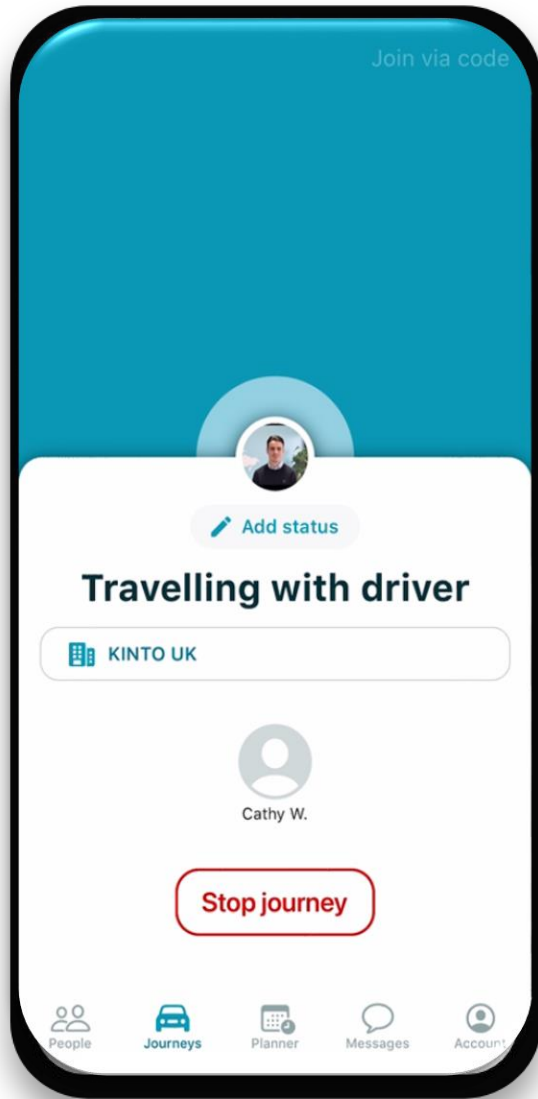

KINTO Join – The Ride Sharing App

FINDING A LIFT TOO AND
FROM WORK

How to find a lift

KINTO Join allows you to connect with any one in your business to ride share into work

Search for colleagues

Using the "People" tab, you can see colleagues sharing similar routes too and from work.

Message a colleague

After finding a colleague nearby; message them and plan a suitable pick up time and location to ride share into work

Verify your journey

On the journeys tab, press start journey and connect with the driver/ passenger – When you reach your destination your journey will automatically verify