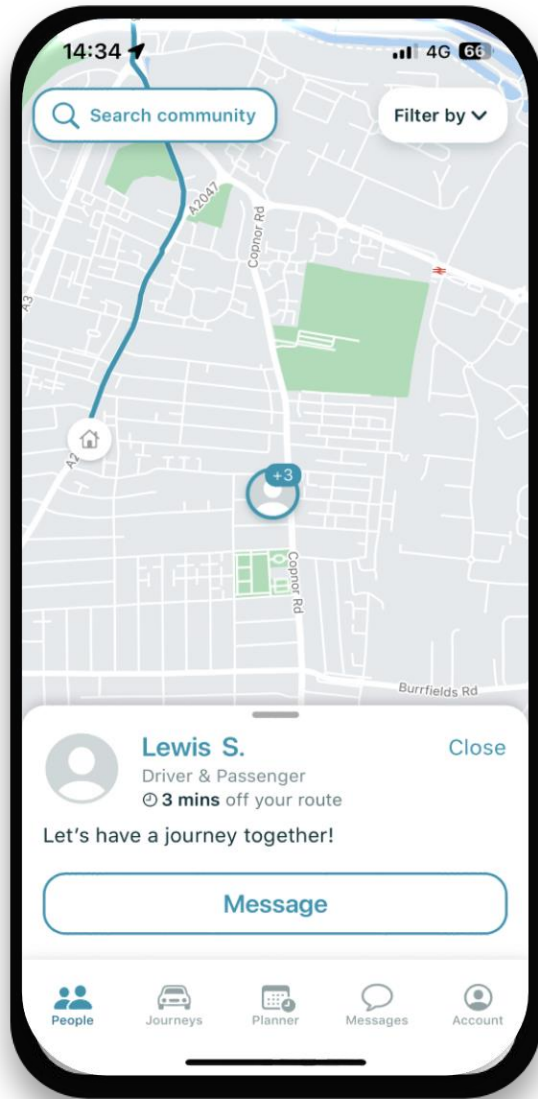

KINTO Join – The Ride Sharing App

FINDING A LIFT TOO AND
FROM WORK

How to find a lift

KINTO Join allows you to connect with any one in your business to ride share into work

Search for colleagues

Using the "People" tab, you can see colleagues sharing similar routes too and from work.

Message a colleague

After finding a colleague nearby; message them and plan a suitable pick up time and location to ride share into work

Verify your journey

On the journeys tab, press start journey and connect with the driver/ passenger – When you reach your destination your journey will automatically verify