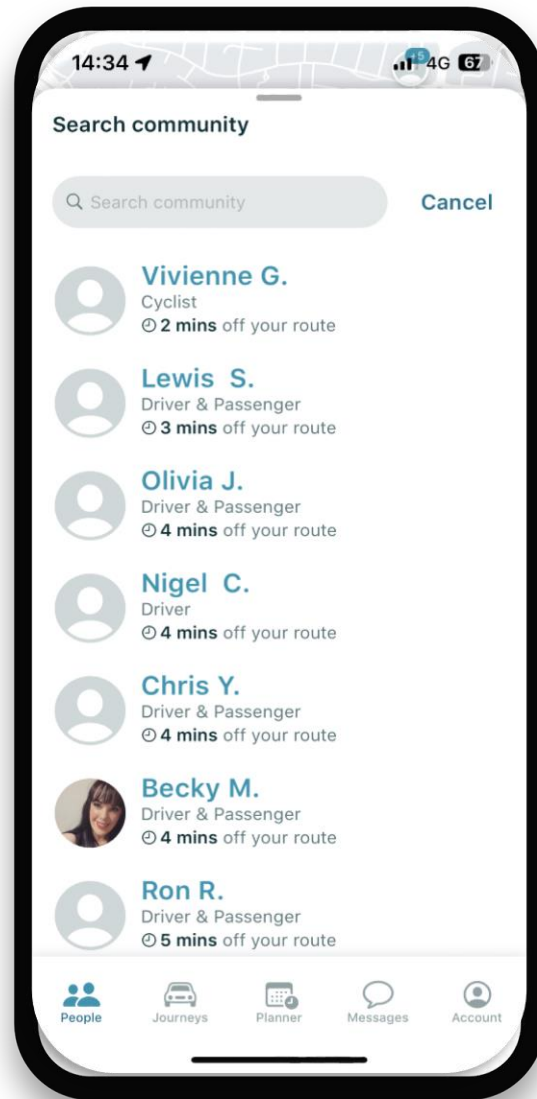

KINTO Join – The Ride Sharing App

FINDING A LIFT TOO AND
FROM WORK

How to find a lift

KINTO Join allows you to connect with any one in your business to ride share into work

Search for colleagues

Using the "People" tab, you can see colleagues sharing similar routes too and from work.

Message a colleague

After finding a colleague nearby; message them and plan a suitable pick up time and location to ride share into work

Verify your journey

On the journeys tab, press start journey and connect with the driver/ passenger – When you reach your destination your journey will automatically verify